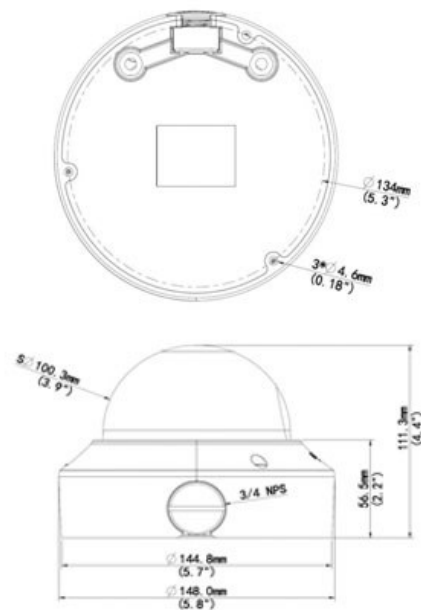

## Main Features

- 1/2.9" 2MP PS CMOS Image Sensor
- Max 25/30fps@1080P
- H.265, H.264, MJPEG Triple-stream encoding
- WDR(120dB), Day/Night (ICR), Corridor mode, 3D-DNR, ROI, AWB, AGC, BLC
- 2.8~12mm Varifocal Lens
- IR Range of 30 Mtrs, Micro SD, IP67, IK10, PoE
- Supports Instastream technology, save disk space and bandwidth upto 70%
- Mobile Software: Android, iOS
- CMS Software: IVMS

## 2 MP WDR VF Array Vandal Dome Camera - 30Mtr.

## Specification

12 V DC, or PoE (IEEE802.3 af)

max.8.5 W

IP67 & IK10

Φ148 x 111.3 mm (Ø5.8" x 4.4")

0.75 kg